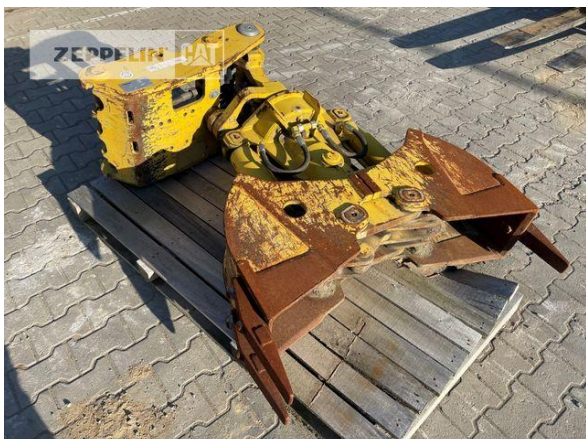

Sonstiges Prim.-Prod. Komponen
Serial No.: 410162