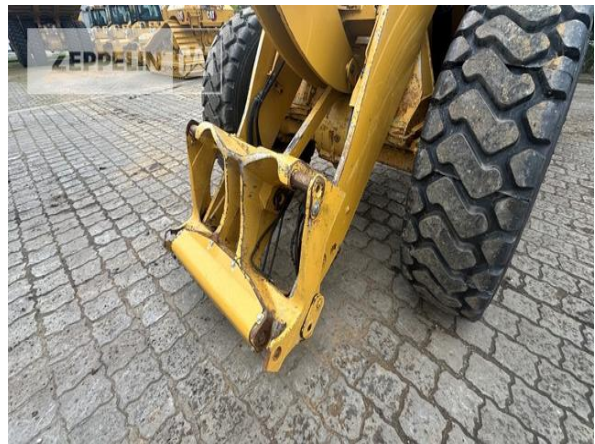

Cat 938M

Serial No.: J3R06290