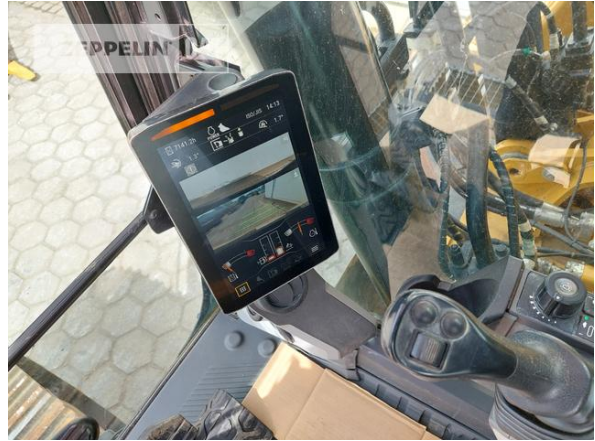

Cat 336-07A
Serial No.: JHD00340