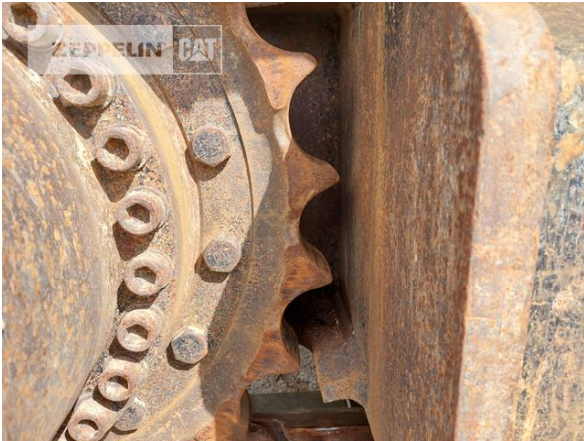

Cat 336-07A
Serial No.: JHD00340