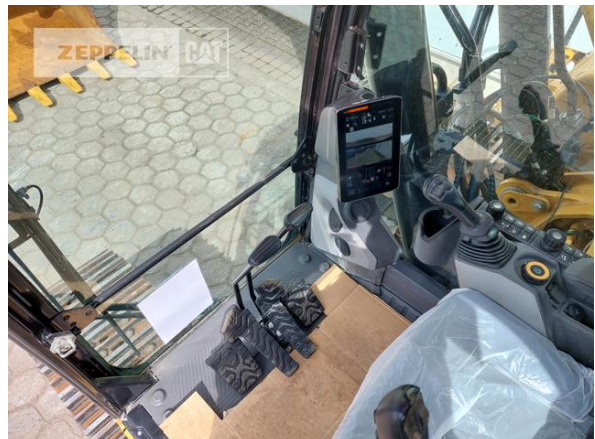

Cat 336-07A
Serial No.: JHD00340