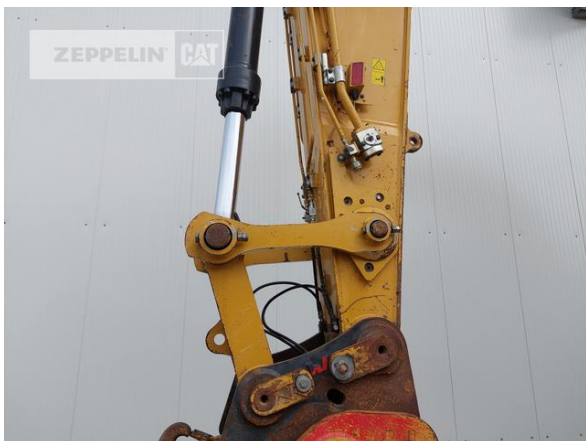

Cat 336-07A
Serial No.: JHD00340