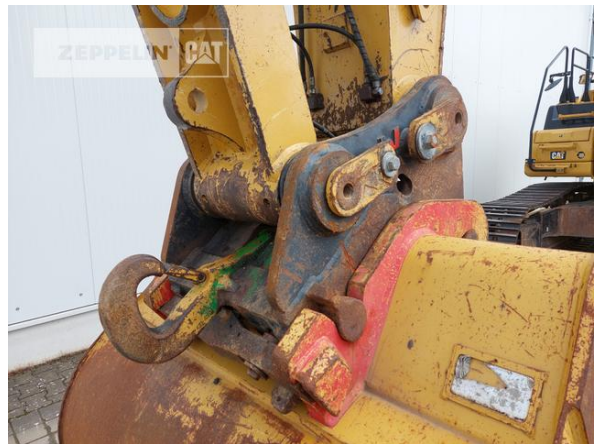

Cat 336-07A
Serial No.: JHD00340