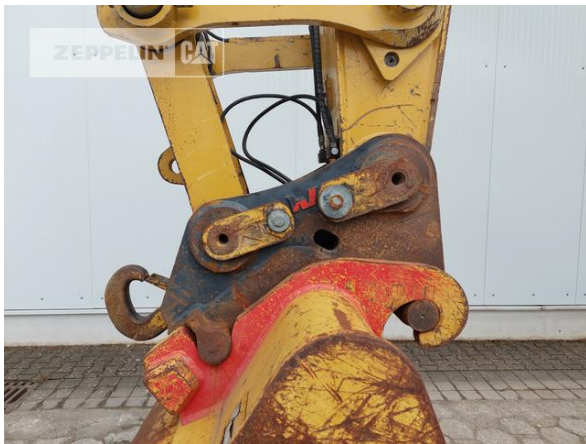

Cat 336-07A
Serial No.: JHD00340