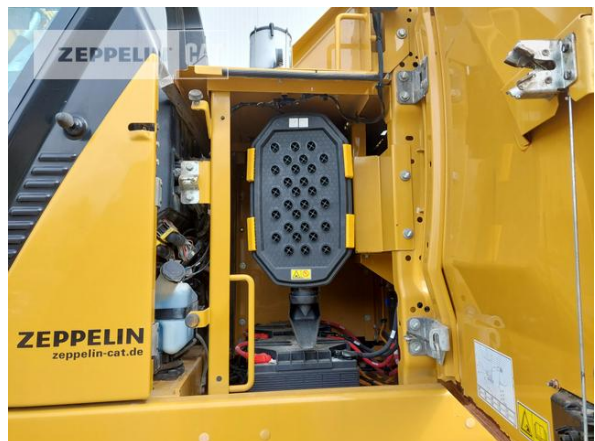

Cat 336-07A
Serial No.: JHD00340