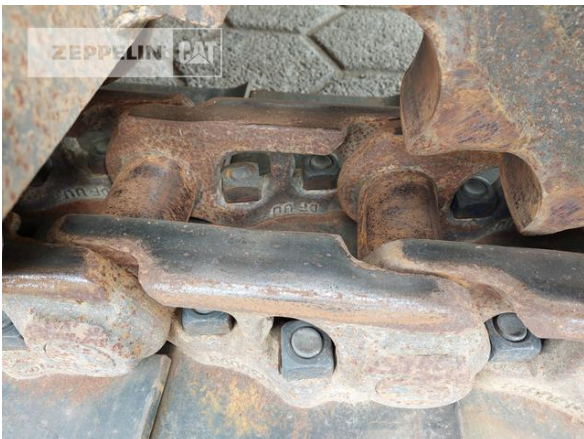

Cat 336-07A

Serial No.: JHD00340