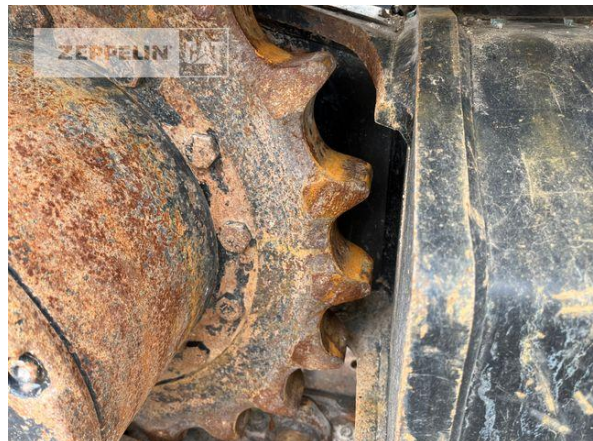

Cat 315FL

Serial No.: TDY13679