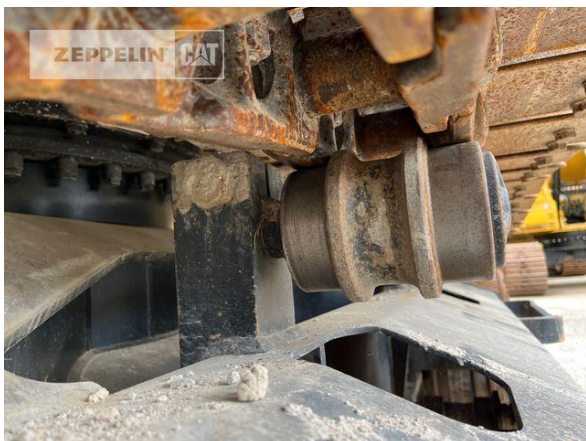

Cat 315FL
Serial No.: TDY13679