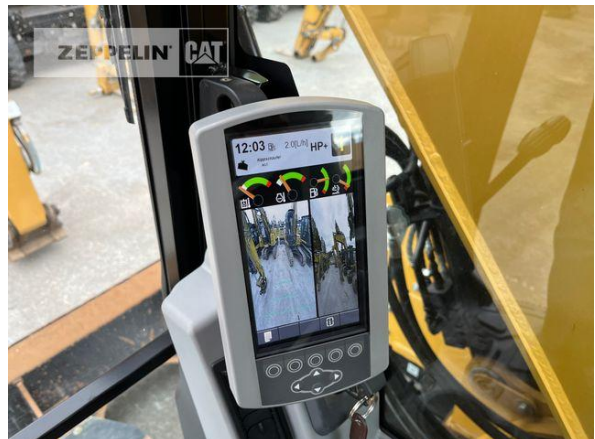

Cat 315FL
Serial No.: TDY13679