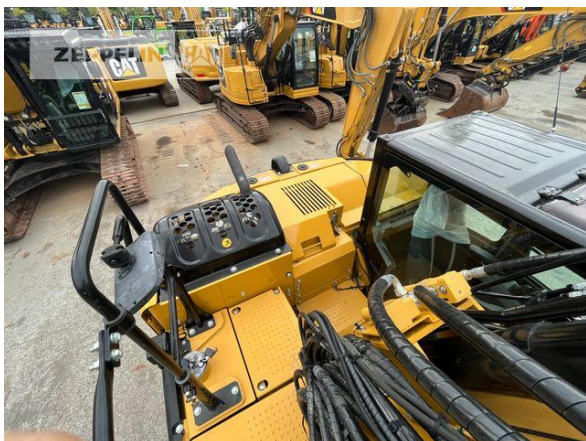

Cat 315FL
Serial No.: TDY13679