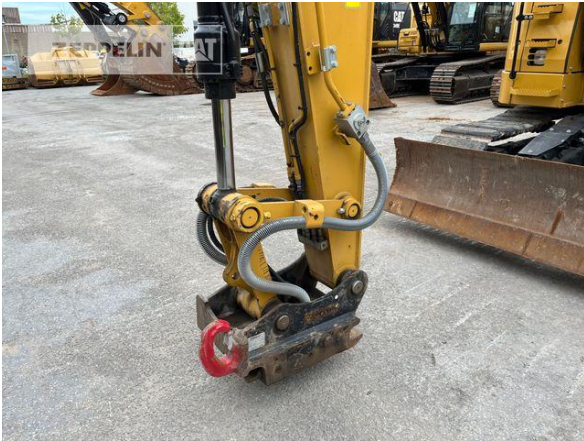

Cat 315FL
Serial No.: TDY13679