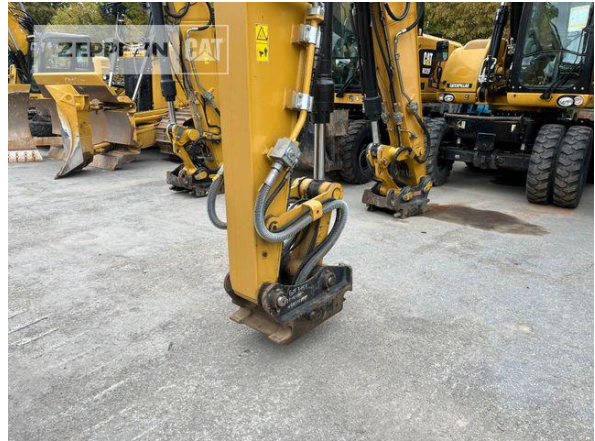

Cat 315FL
Serial No.: TDY13679