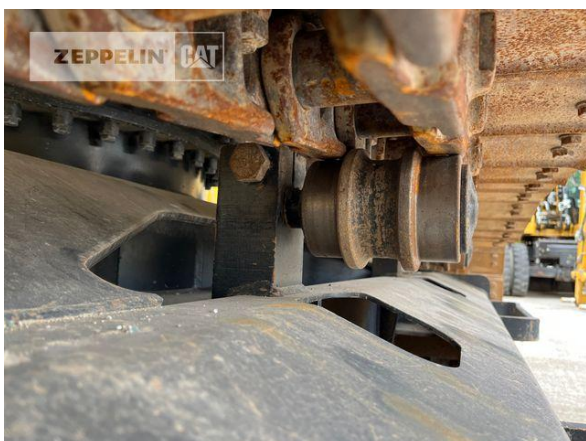

Cat 315FL

Serial No.: TDY13679