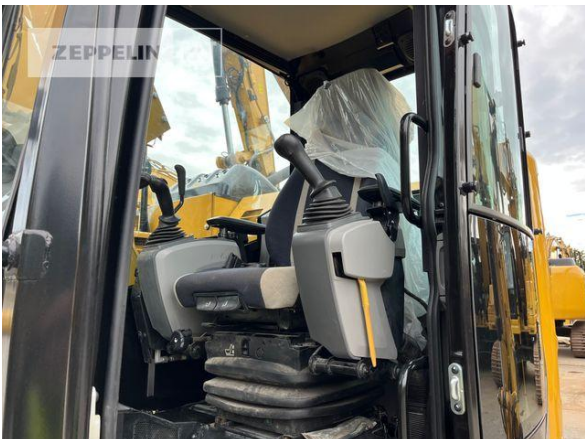

Cat 315FL
Serial No.: TDY13679