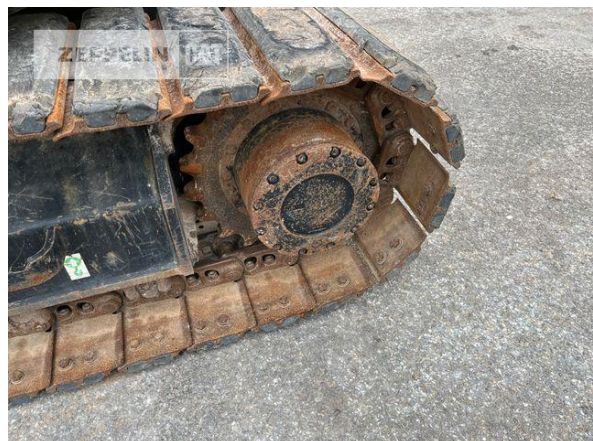

Cat 315FL
Serial No.: TDY13679