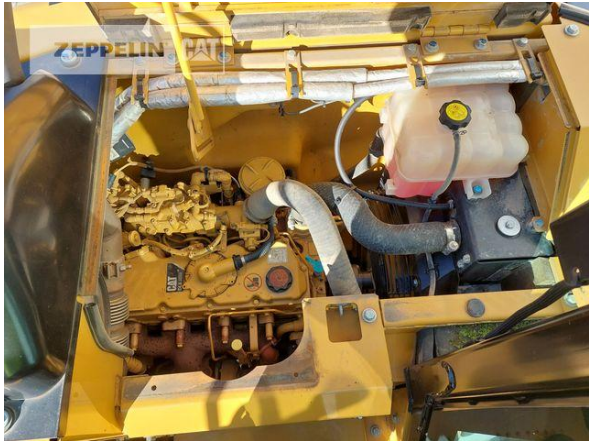

Cat 315FL
Serial No.: TDY10248