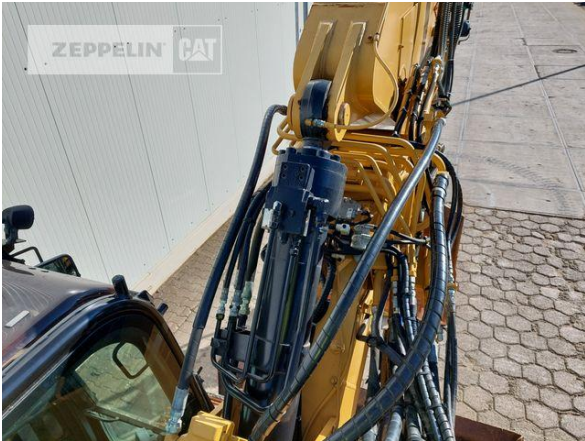

Cat 315FL
Serial No.: TDY10248