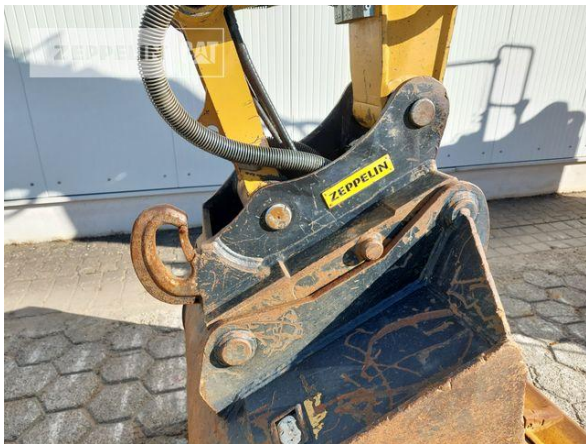

ZEPPELIN

Cat 315FL
Serial No.: TDY10248