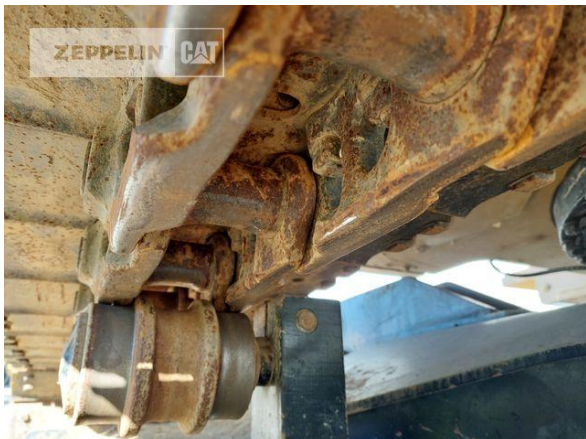

Cat 315FL
Serial No.: TDY10248