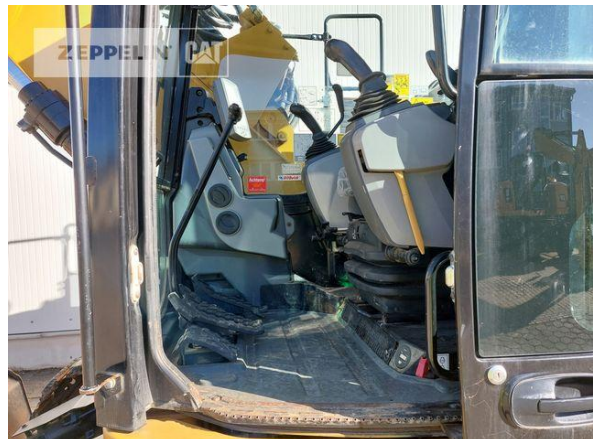

Cat 315FL

Serial No.: TDY10248