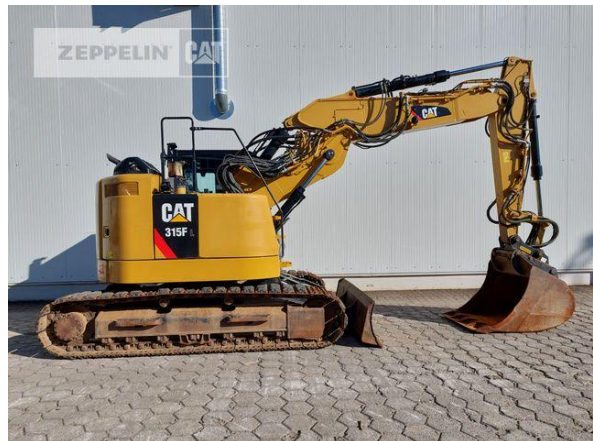

Cat 315FL
Serial No.: TDY10248