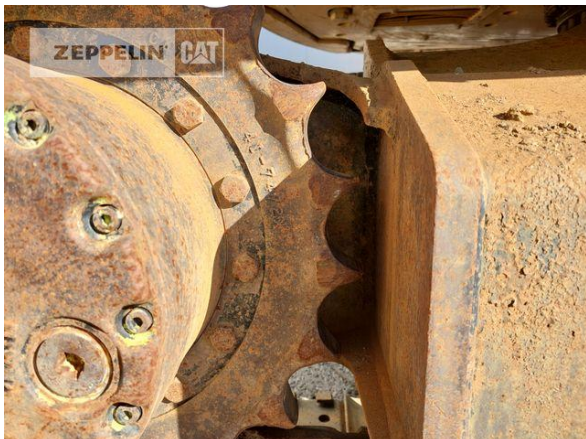

Cat 315FL

Serial No.: TDY10248