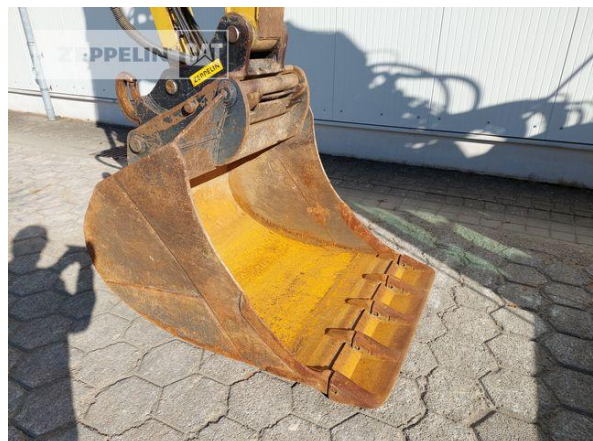

ZEPPELIN

Cat 315FL
Serial No.: TDY10248