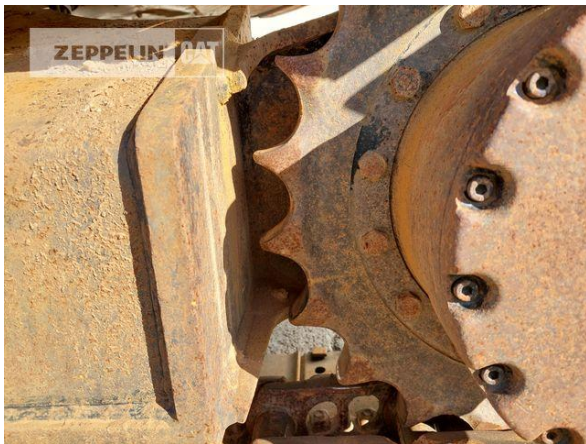

Cat 315FL
Serial No.: TDY10248