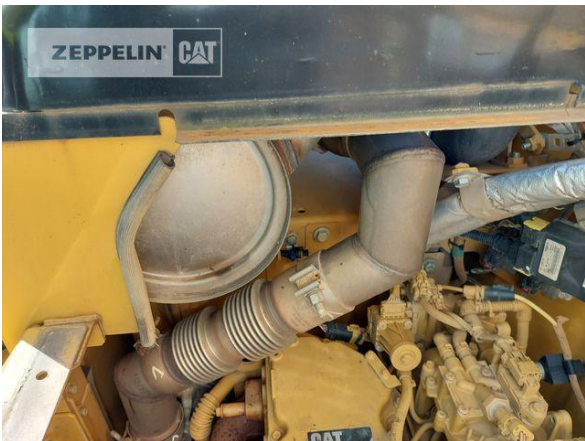

Cat 315FL
Serial No.: TDY10248