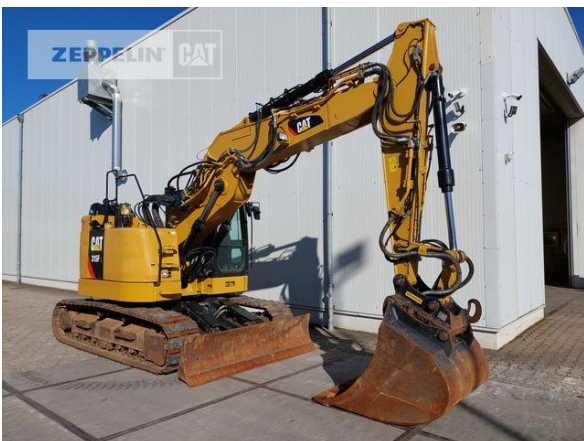

Cat 315FL
Serial No.: TDY10248