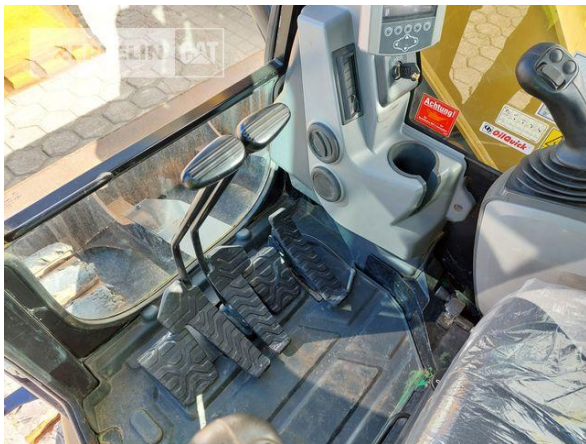

Cat 315FL
Serial No.: TDY10248