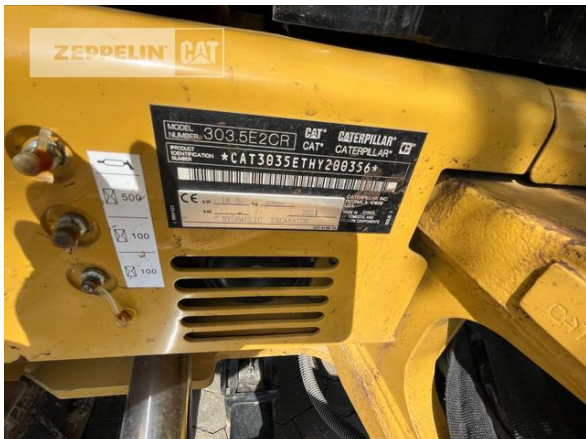

Cat 303.5ECR
Serial No.: HY200356